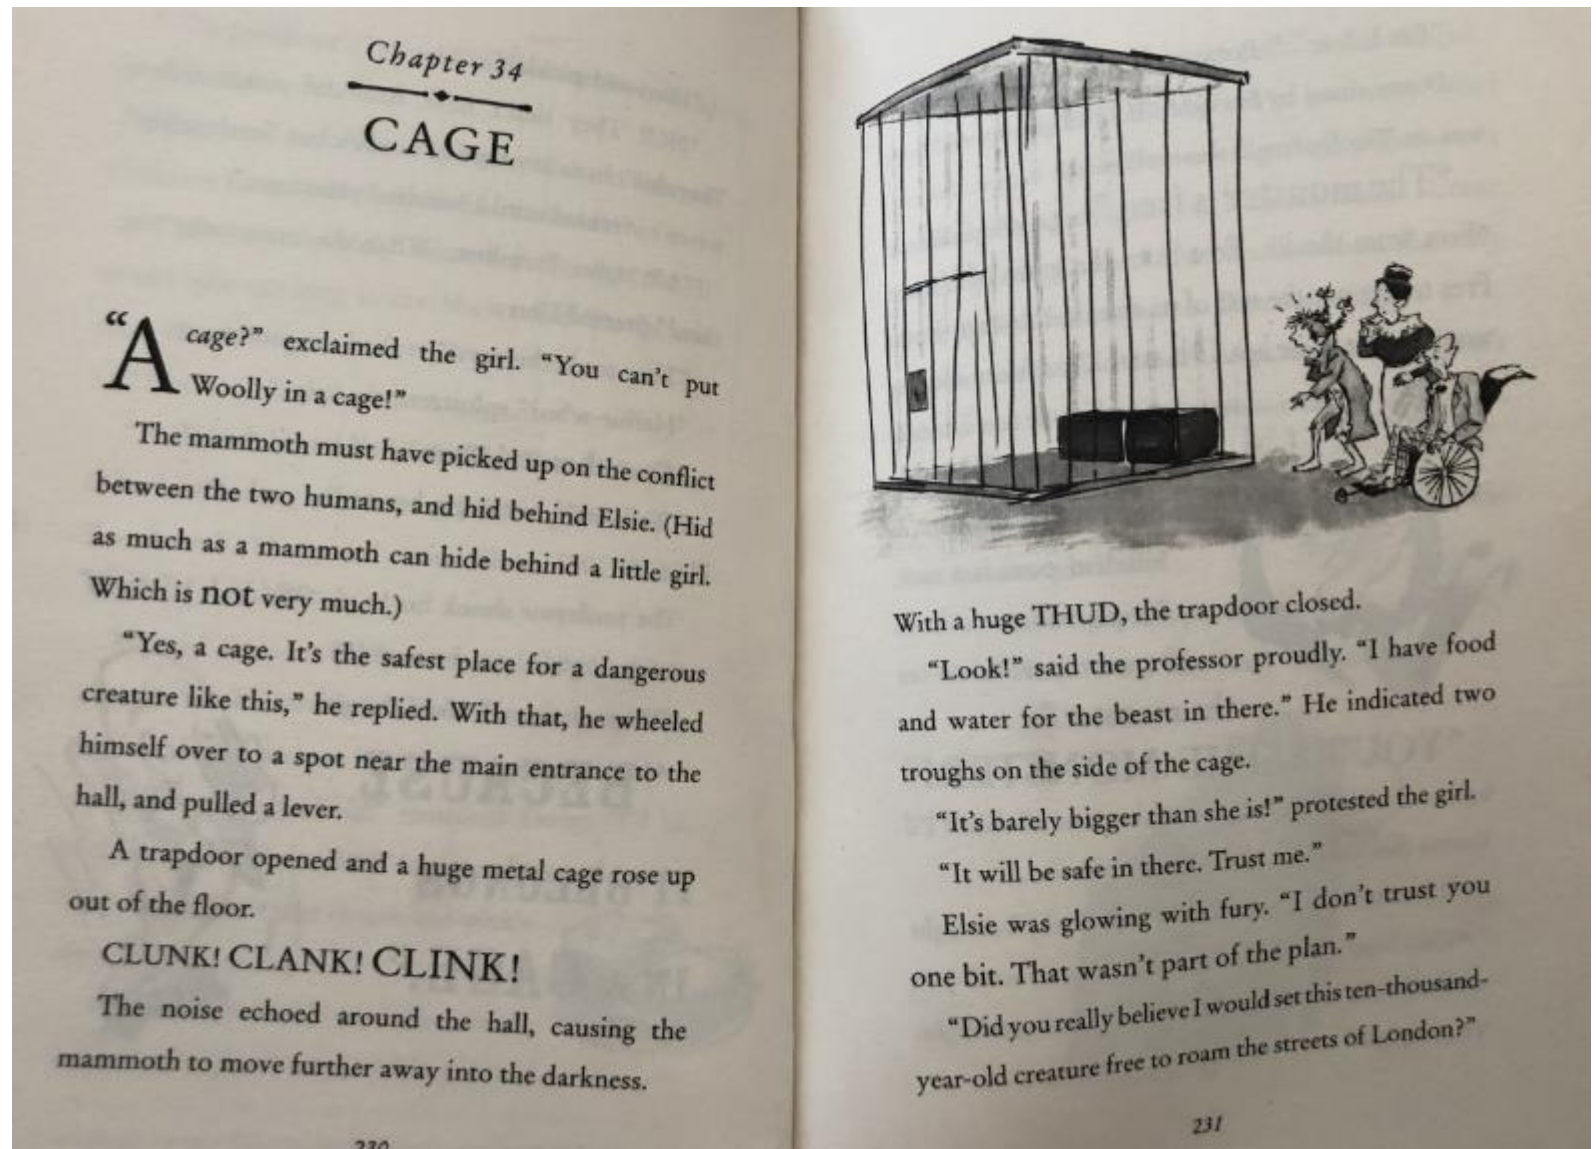

Monday 28th
September 2020

LI: To retrieve.

C: The Ice Monster

1. How did the professor describe the mammoth?
2. Where did the metal cage come from?
3. How old is the mammoth?